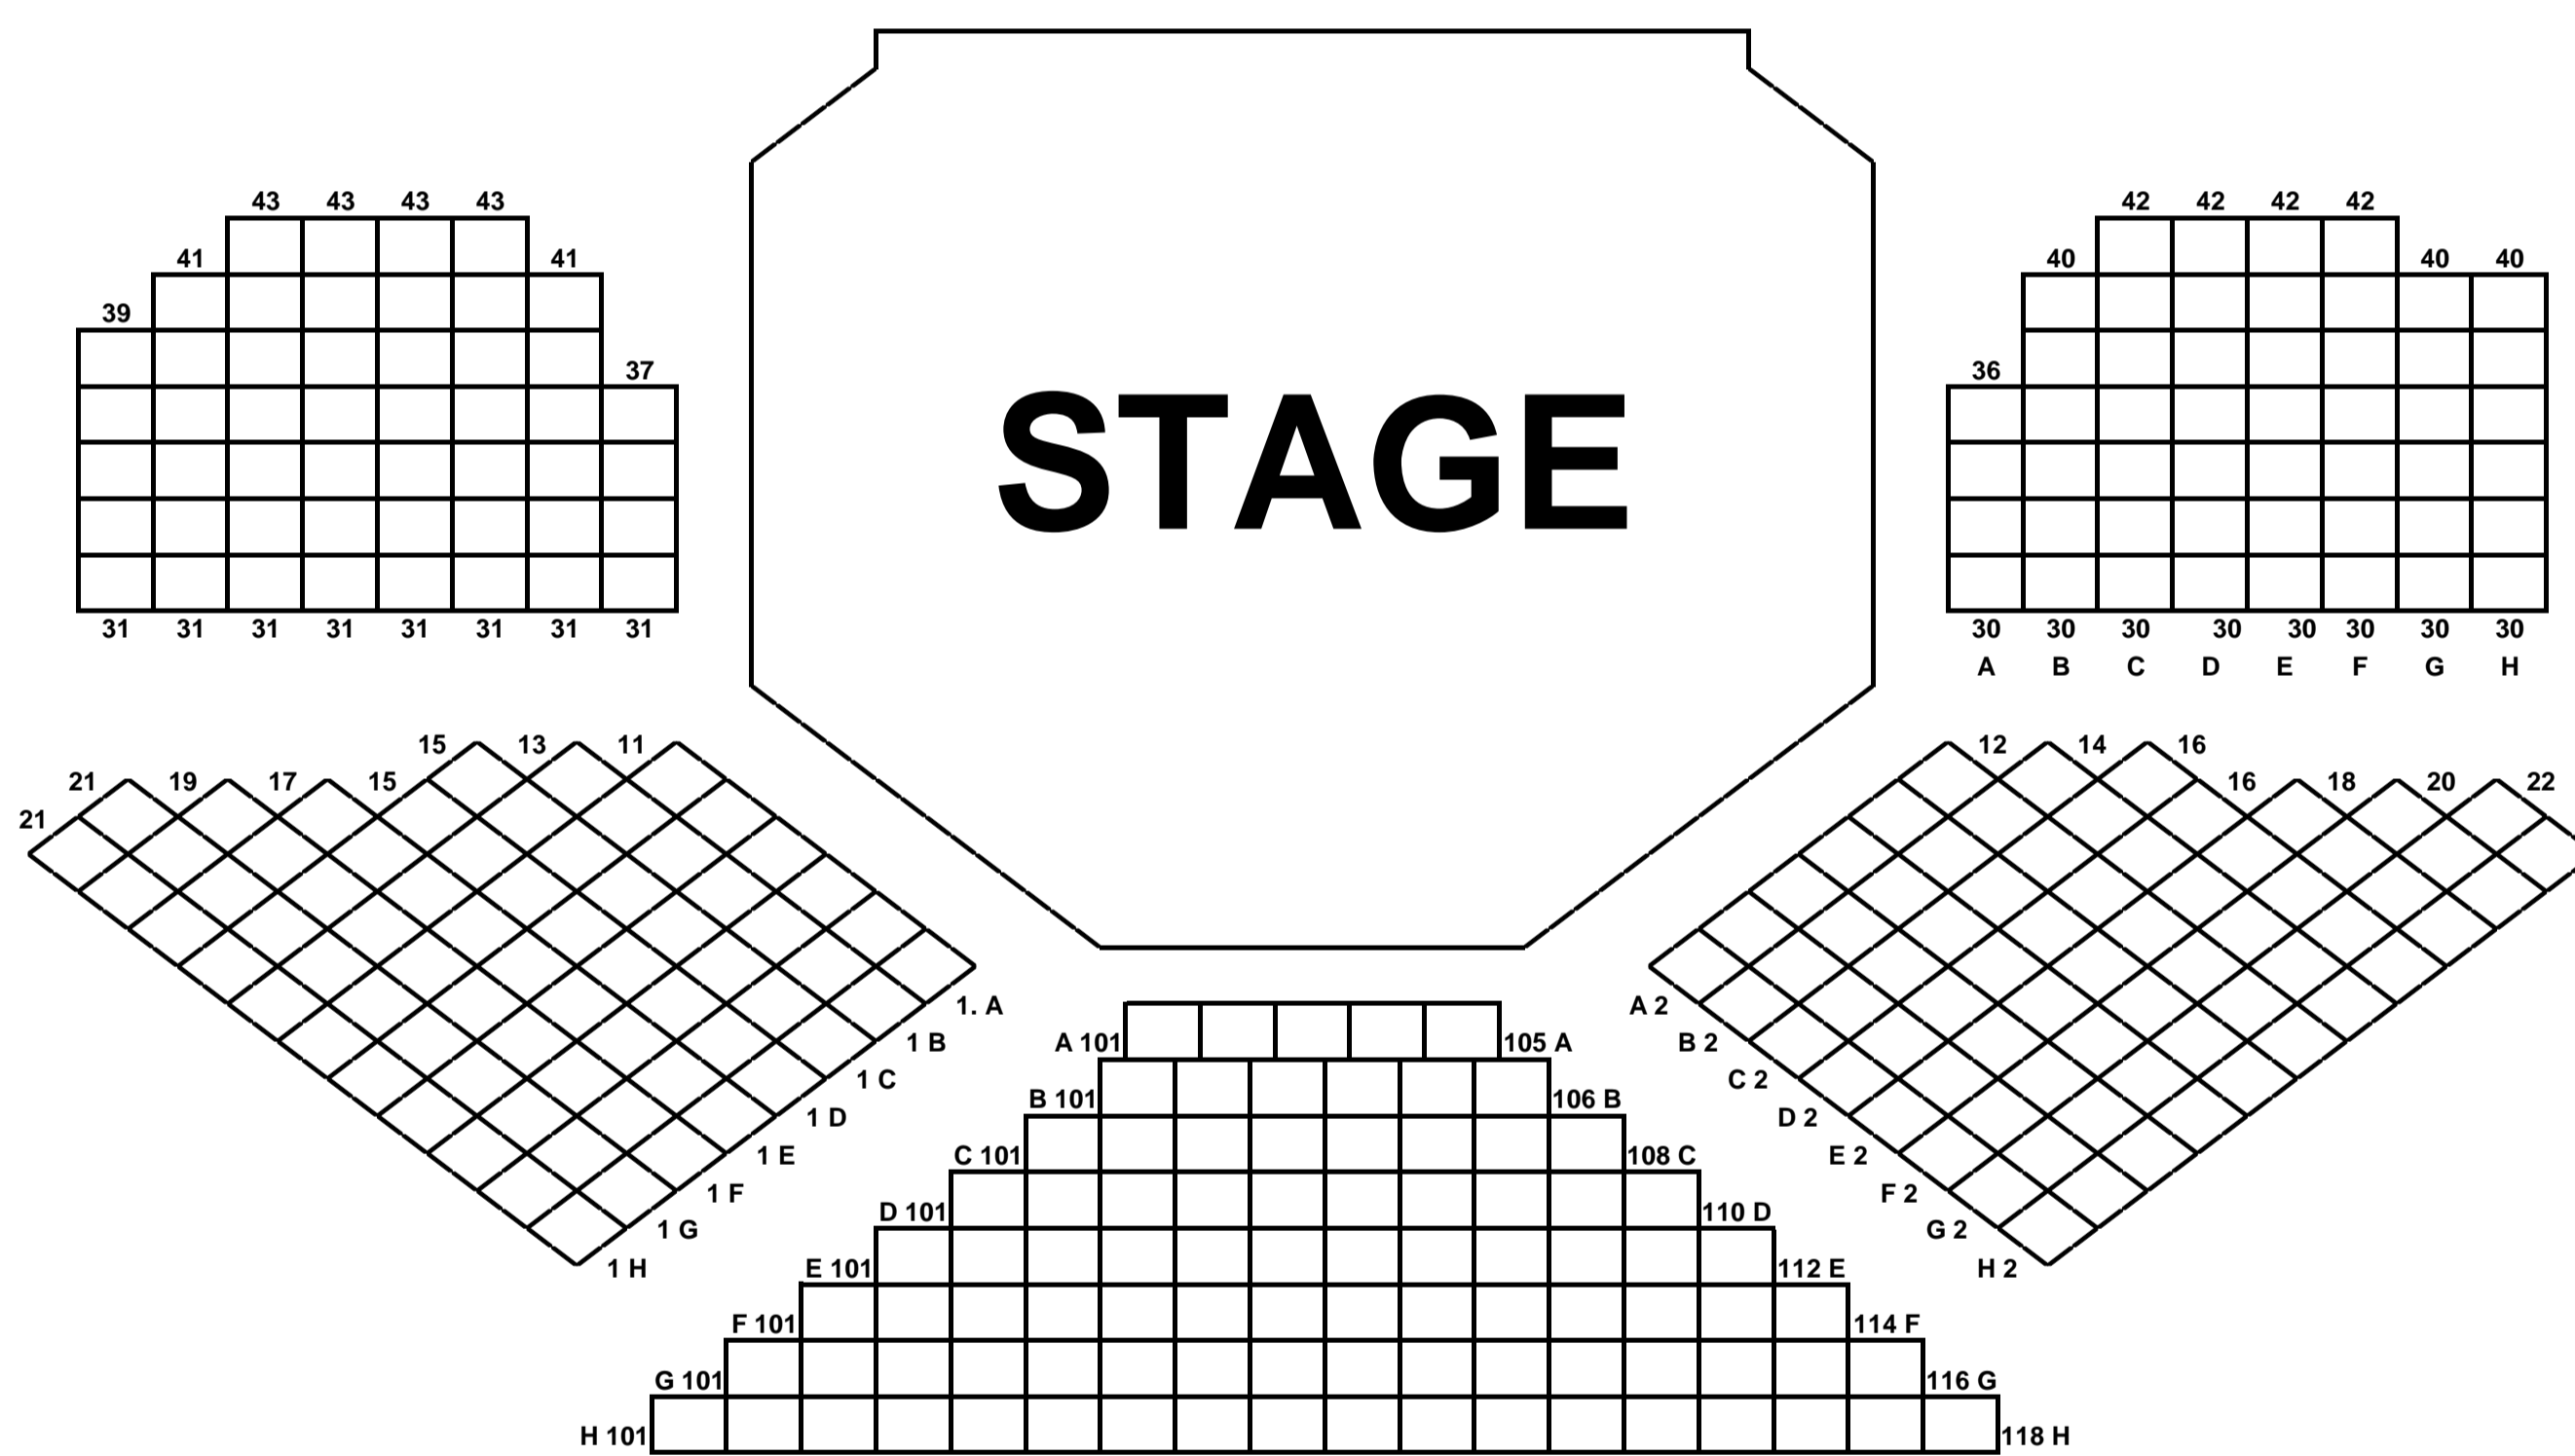

Mitzi E. Newhouse Theater

150 West 65th Street (between Broadway and Amsterdam Avenue at Lincoln Center)

729 7th Avenue / 6th Floor / New York, NY 10019 / Phone: 212.541.8457 / Fax: 212.302.7069
www.broadway.com/groups 1.800.BROADWAY