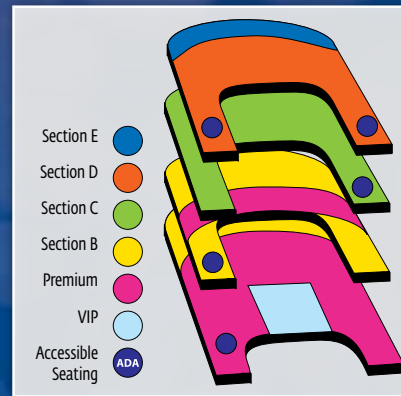

Renew by May 3 to Secure Your Seats!

WICKED seating chart

Your five-show package includes *Memphis*, *Flashdance The Musical*, *The Phantom of the Opera*, *Ghost The Musical* and *Sister Act*.

FIVE-SHOW SEASON PACKAGE	PREMIUM [®] (Front Orchestra / Front Dress Circle)	SEC B (Rear Orchestra / Rear Dress Circle)	SEC C (Grand Tier)	SEC D (Family Circle)	SEC E (Rear Family Circle)
Tuesday 7:30 p.m.	\$479	\$399	\$349	\$249	\$199
Wednesday 7:30 p.m.	\$479	\$399	\$349	\$249	\$199
Thursday 7:30 p.m.	\$479	\$399	\$349	\$249	\$199
Friday 7:30 p.m.	\$499	\$439	\$389	\$279	\$249
Saturday 2:00 p.m.	\$479	\$399	\$349	\$249	\$199
Saturday 7:30 p.m.	\$499	\$439	\$389	\$279	\$249
Sunday 1:00 p.m.	\$479	\$399	\$349	\$249	\$199
Sunday 6:30 p.m.	\$479	\$399	\$349	\$249	\$199

*Thrivent Financial for Lutherans Premium Season Ticket packages (Center Orchestra Rows A-U; Left Orchestra Rows B-U; Right Orchestra Rows B-T; and Dress Circle Rows A-C) include a \$60 fee for each subscription seat purchased. Premium Season Ticket Holders receive priority access to premium seat locations, available only to these subscribers, prior to general public on sale. Premium Season Ticket packages also include additional benefits such as discounts at local restaurants, show merchandise, reserved parking, preshow reception(s), and the opportunity to purchase additional tickets before the general public.