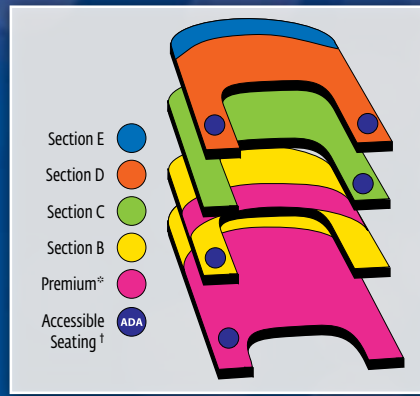

Renew by May 3 to Secure Your Seats!

WICKED seating chart

Your five-show package includes *Memphis*, *Flashdance The Musical*, *The Phantom of the Opera*, *Ghost The Musical* and *Sister Act*.

FIVE-SHOW SEASON PACKAGE	PREMIUM [®] (Front Orchestra / Front Dress Circle)	SEC B (Rear Orchestra / Rear Dress Circle)	SEC C (Grand Tier)	SEC D (Family Circle)	SEC E (Rear Family Circle)
Tuesday 7:30 p.m.	\$479	\$399	\$349	\$249	\$199
Wednesday 7:30 p.m.	\$479	\$399	\$349	\$249	\$199
Thursday 7:30 p.m.	\$479	\$399	\$349	\$249	\$199
Friday 7:30 p.m.	\$499	\$439	\$389	\$279	\$249
Saturday 2:00 p.m.	\$479	\$399	\$349	\$249	\$199
Saturday 7:30 p.m.	\$499	\$439	\$389	\$279	\$249
Sunday 1:00 p.m.	\$479	\$399	\$349	\$249	\$199
Sunday 6:30 p.m.	\$479	\$399	\$349	\$249	\$199

*Thrivent Financial for Lutherans Premium Season Ticket packages (Center Orchestra Rows A-U; Left Orchestra Rows B-U; Right Orchestra Rows B-T; and Dress Circle Rows A-C) include a \$60 fee for each subscription seat purchased. Premium Season Ticket Holders receive priority access to premium seat locations, available only to these subscribers, prior to general public on sale. Premium Season Ticket packages also include additional benefits such as discounts at local restaurants, show merchandise, reserved parking, preshow reception(s), and the opportunity to purchase additional tickets before the general public.