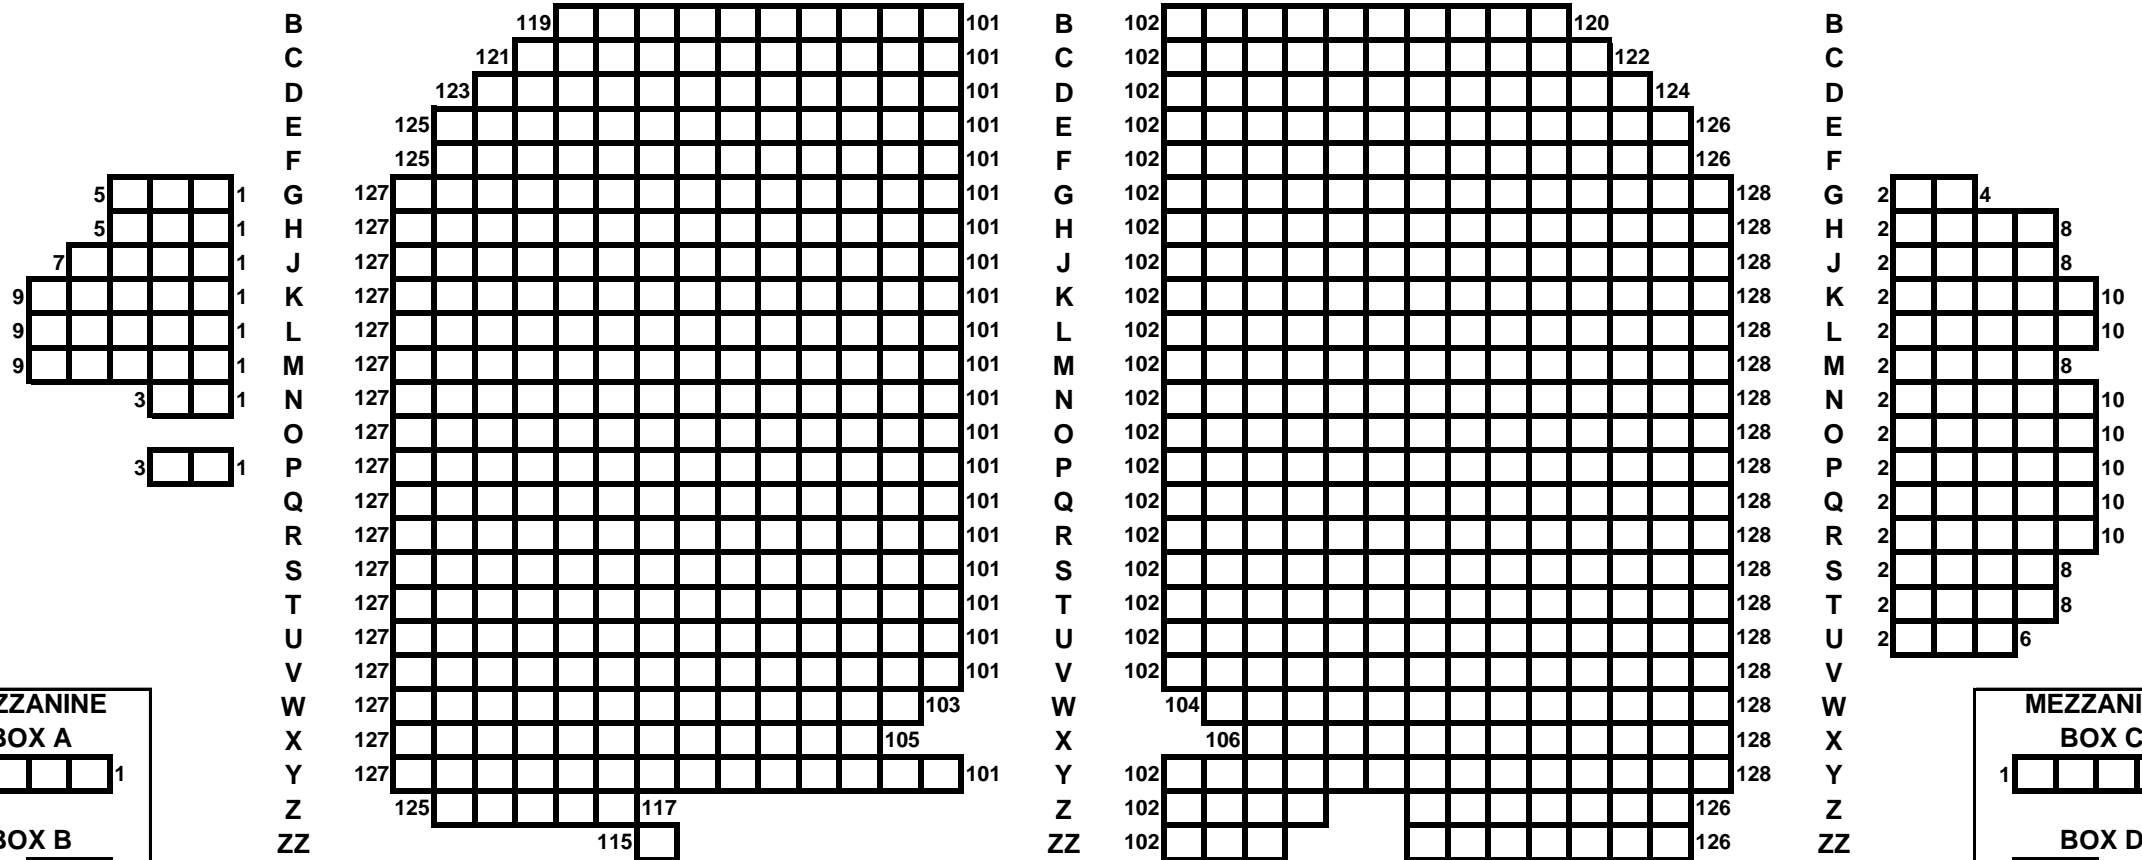

Palace Theatre

1564 Broadway (between 46th and 47th Streets)

STAGE

ORCHESTRA

MEZZANINE

BALCONY

MEZZANINE ROW A OVERHANGS ORCHESTRA AT ROW K
BALCONY ROW A OVERHANGS MEZZANINE AT ROW G