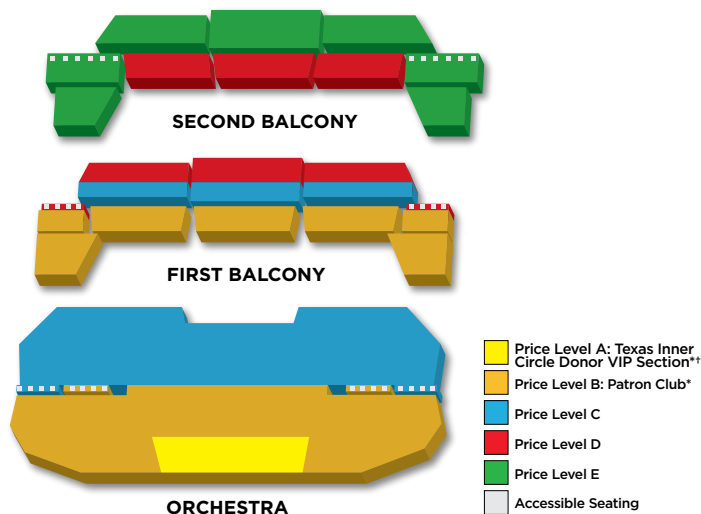

#### BY FAX:

Fax your renewal invoice to 800.329.8587

The 2013-2014 Broadway in Austin Five-Show Season Package includes **CHICAGO, MEMPHIS, AMERICAN IDIOT** and **WAR HORSE**.

2013-2014 FOUR-SHOW SEASON PACKAGE PRICING	TUESDAY, WEDNESDAY & SUNDAY EVENING	THURSDAY, FRIDAY, & SATURDAY EVENING, SATURDAY & SUNDAY MATINEE
Price Level A: Texas Inner Circle Donor VIP** Section**	\$540.00	\$560.00
Price Level B: Patron Club†	\$390.00	\$410.00
Price Level C	\$229.00	\$257.00
Price Level D	\$164.00	\$195.00
Price Level E	\$100.00	\$100.00