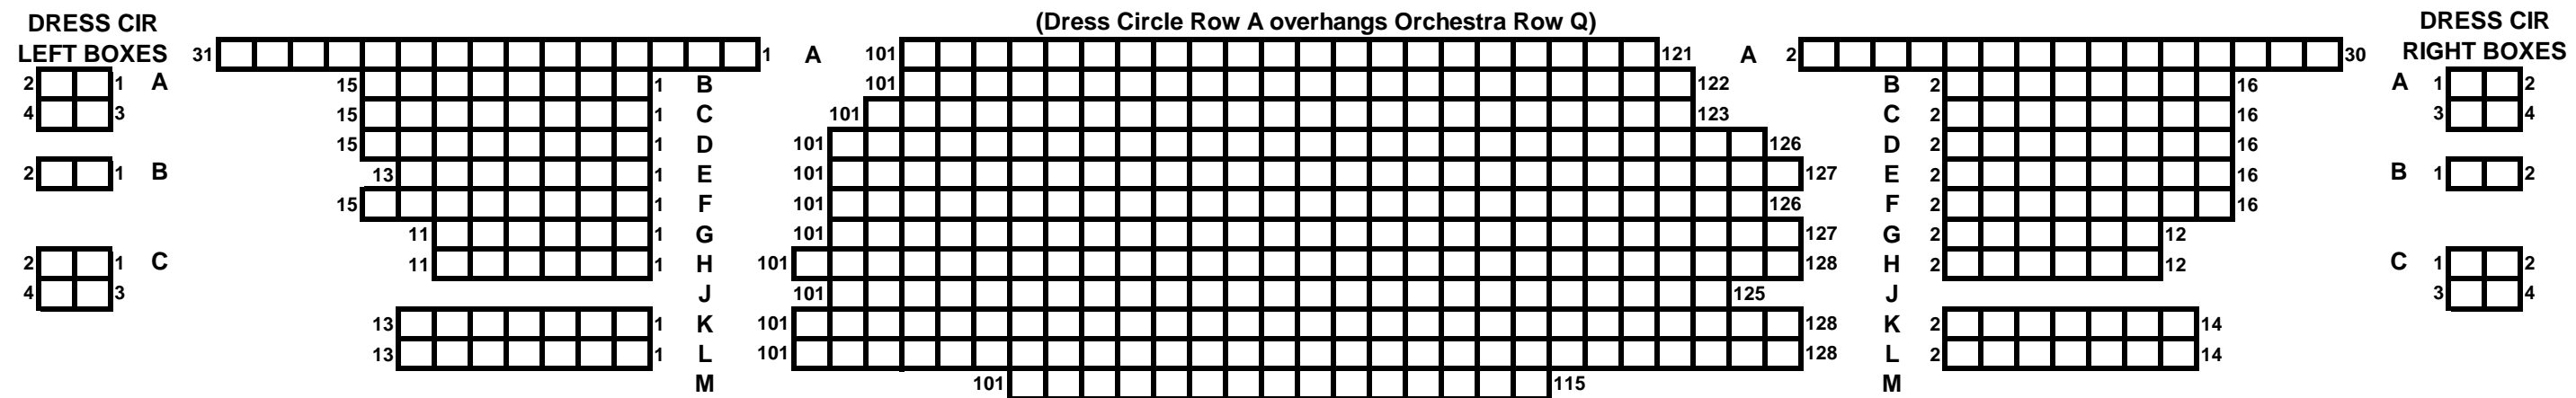

Lyric Theatre

213 West 42nd Street (between 7th & 8th Avenues)

STAGE

ORCHESTRA

DRESS CIRCLE

(Dress Circle Row A overhangs Orchestra Row Q)

BALCONY

(Balcony Row A overhangs Dress Circle Row E)